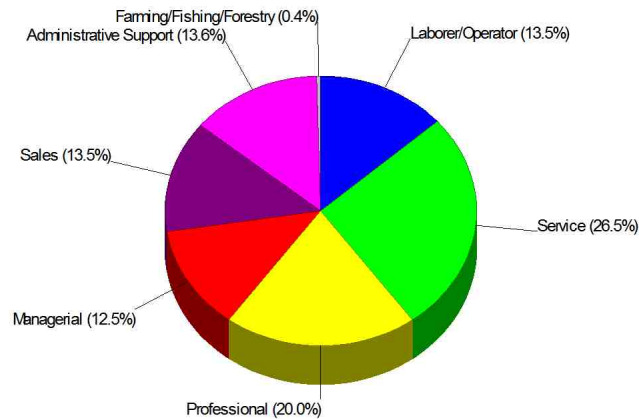

Web: www.propertiesfromparadise.com

Adult Education Level For Santa Rosa County

**86.5% High School Graduates
32.2% College Graduates**

Employment For Santa Rosa County

Average Travel Time To Work = 30.0 Minutes