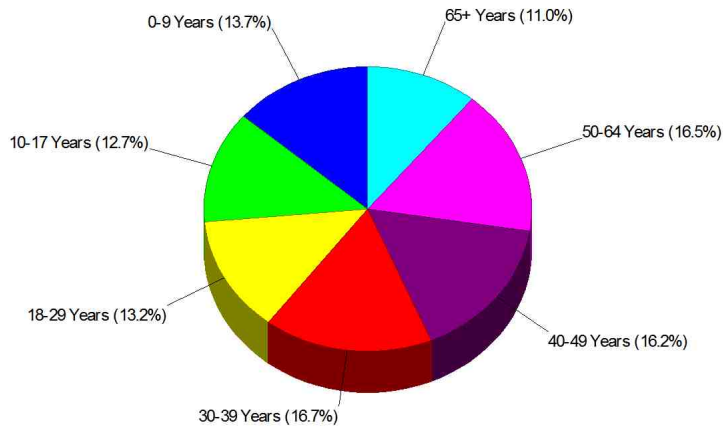

Scott Christopher, REALTOR®

Office: 850-499-4749

email: scott@propertiesfromparadise.com

Web: www.propertiesfromparadise.com

Income For Santa Rosa County

Population For Santa Rosa County

Population = 143,105
Land Area = 1,016.9 Square Miles

Prepared by Scott Christopher, REALTOR®

Scott Christopher, REALTOR®
Office: 850-499-4749
email: scott@propertiesfromparadise.com
Web: www.propertiesfromparadise.com

Age Breakdown For Santa Rosa County Average Age = 36.7 Years

Household Characteristics For Santa Rosa County

63.3% Married
37.6% With Children

Prepared by Scott Christopher, REALTOR®

Scott Christopher, REALTOR®

Office: 850-499-4749

email: scott@propertiesfromparadise.com