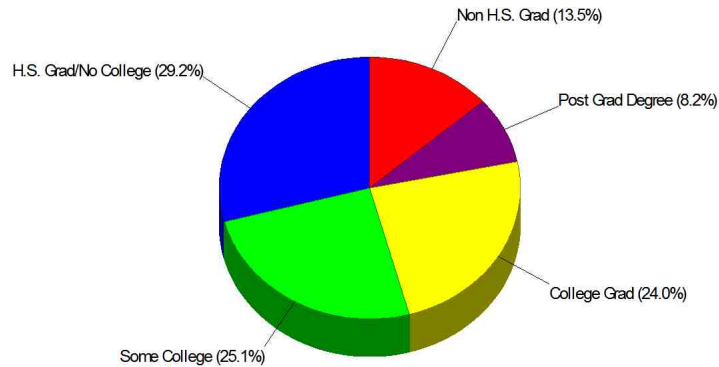

Prepared by Scott Christopher, REALTOR®

Scott Christopher, REALTOR®
Office: 850-499-4749
email: scott@propertiesfromparadise.com
Web: www.propertiesfromparadise.com

Age Breakdown For Santa Rosa County Average Age = 36.7 Years

Household Characteristics For Santa Rosa County

63.3% Married
37.6% With Children

Prepared by Scott Christopher, REALTOR®

Scott Christopher, REALTOR®

Office: 850-499-4749

email: scott@propertiesfromparadise.com

Web: www.propertiesfromparadise.com

Adult Education Level For Santa Rosa County

**86.5% High School Graduates
32.2% College Graduates**

Employment For Santa Rosa County

Average Travel Time To Work = 30.0 Minutes