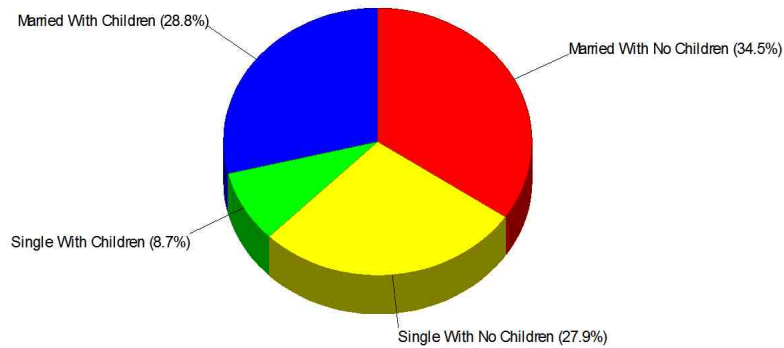

Scott Christopher, REALTOR®

Office: 850-499-4749

email: scott@propertiesfromparadise.com

Web: www.propertiesfromparadise.com

Income For Santa Rosa County

Population For Santa Rosa County

Population = 143,105
Land Area = 1,016.9 Square Miles

Prepared by Scott Christopher, REALTOR®

Scott Christopher, REALTOR®
Office: 850-499-4749
email: scott@propertiesfromparadise.com
Web: www.propertiesfromparadise.com

Age Breakdown For Santa Rosa County Average Age = 36.7 Years

Household Characteristics For Santa Rosa County

63.3% Married
37.6% With Children

Prepared by Scott Christopher, REALTOR®

Scott Christopher, REALTOR®

Office: 850-499-4749

email: scott@propertiesfromparadise.com