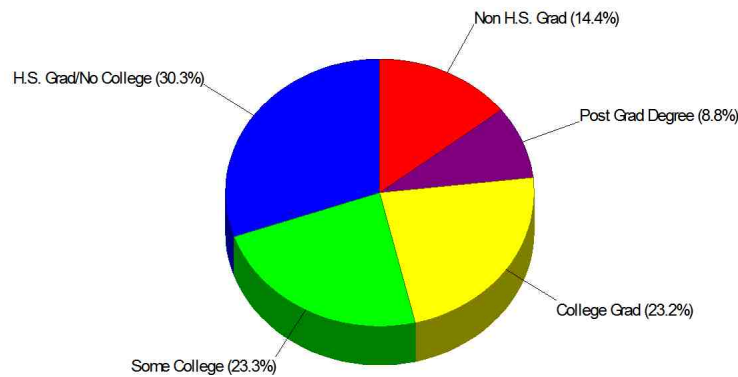

Prepared by Scott Christopher, REALTOR®