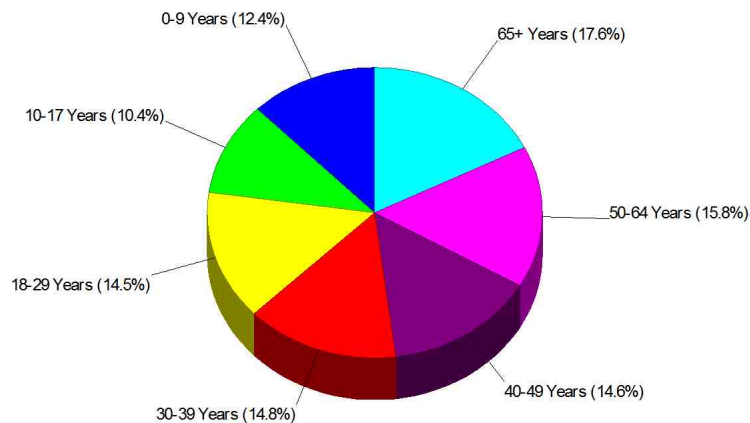

Scott Christopher, REALTOR®

Office: 850-499-4749

email: scott@propertiesfromparadise.com

Web: www.propertiesfromparadise.com

General Facts For Florida

Median Income:	\$38,985
Income (W/Children):	\$58,039
Population:	17,789,864
Land Area:	53,927 Square Miles
Population Density:	330 Persons Per Square Mile
Nickname:	Sunshine State
Capital:	Tallahassee
Date of Statehood:	March 3, 1845
State Bird:	Mockingbird
State Flower:	Orange Blossom
State Tree:	Sabal Palmetto Palm

Age Breakdown For Florida

Average Age = 38.8 Years

Prepared by Scott Christopher, REALTOR®

Scott Christopher, REALTOR®

Office: 850-499-4749

email: scott@propertiesfromparadise.com

Web: www.propertiesfromparadise.com