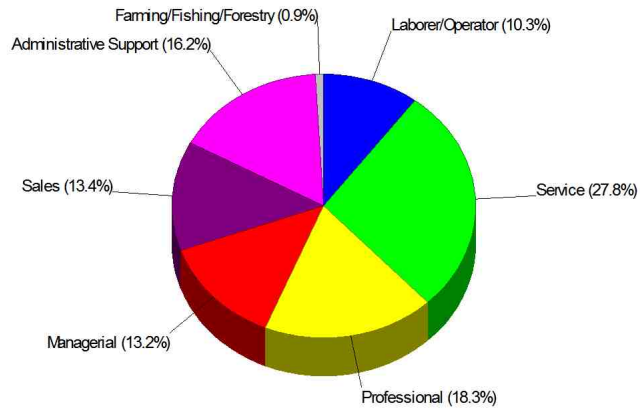

Scott Christopher, REALTOR®
Office: 850-499-4749
email: scott@propertiesfromparadise.com
Web: www.propertiesfromparadise.com

Employment For Florida

Average Travel Time To Work = 28.0 Minutes

Occupation

Prepared by Scott Christopher, REALTOR®