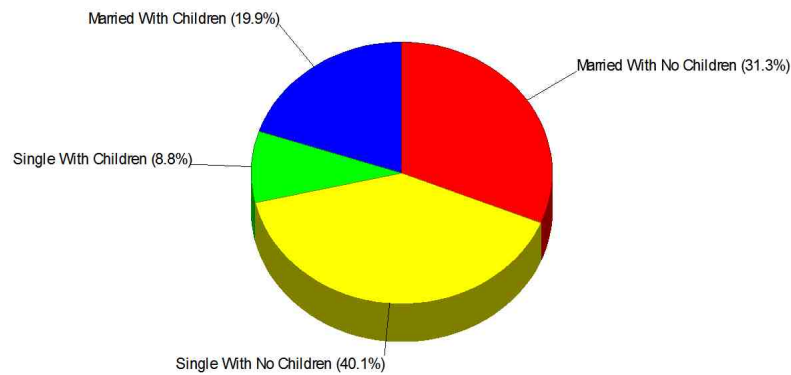

Scott Christopher, REALTOR®

Office: 850-499-4749

email: scott@propertiesfromparadise.com

Web: www.propertiesfromparadise.com

Household Characteristics For Florida

51.1% Married
28.6% With Children

Adult Education Level For Florida

85.6% High School Graduates
32.0% College Graduates